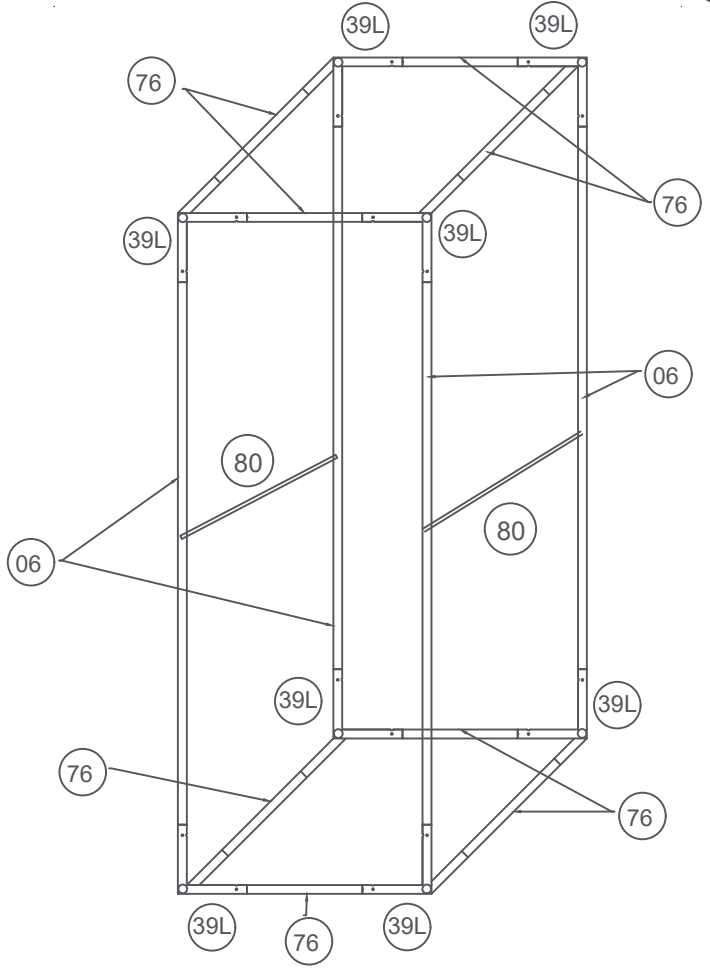

WAVELINE®
 Square Tower - SQT3x8-K

Front View

Isometric View

Top View

Tower 36"w x 8'h	
Qty.	Part Number
8	WLM#39-L
4	WLM#006
8	WLM#076
2	WLM#080
4	WLM#018
1	BGO-FABRIC-L bag