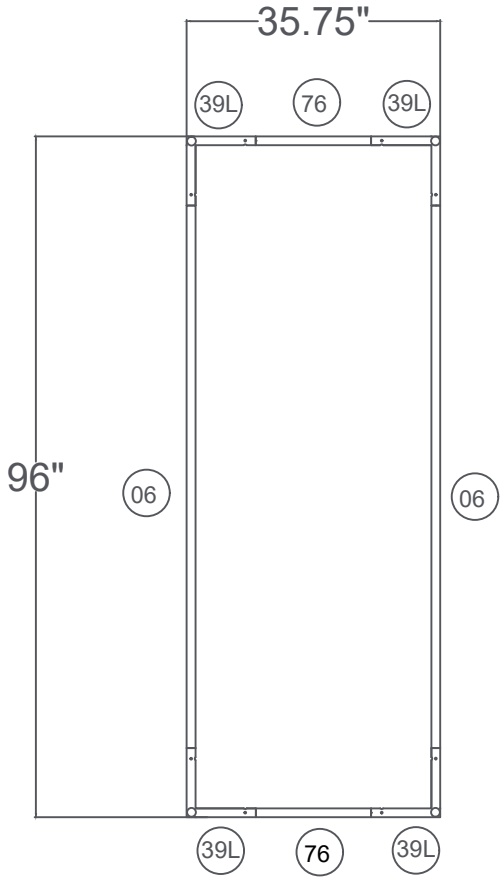

WAVELINE®
 Square Tower - SQT3x8-K

Front View

Isometric View

Top View

Tower 36"w x 8'h	
Qty.	Part Number
8	WLM#39-L
4	WLM#006
8	WLM#076
2	WLM#080
4	WLM#018
1	BGO-FABRIC-L bag