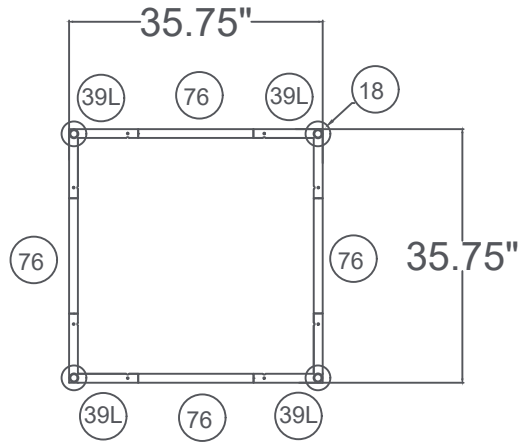

WAVELINE®
 Square Tower - SQT3x8-K

Front View

Isometric View

Top View

Tower 36"w x 8'h	
Qty.	Part Number
8	WLM#39-L
4	WLM#006
8	WLM#076
2	WLM#080
4	WLM#018
1	BGO-FABRIC-L bag